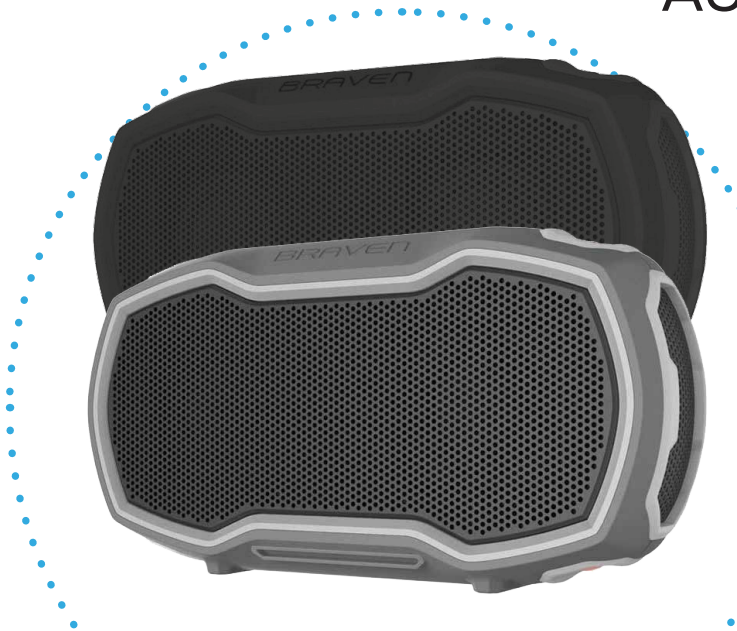

BRAVEN®

AUDIO

Stryde 360

Portable, waterproof Bluetooth speaker with dual passive radiators. Voice control works with smartphones to make and take calls hands-free and give commands.

Black, grey/red or silver/green

Contact
Getech for
pricing

Ready Prime

IP68 certified waterproof, Bluetooth dual subwoofer speaker in shock-proof housing. Make calls and command mobile device with voice control. Battery lasts 17 full hours and can also be used to charge USB devices. Includes alloy anchor points and TrueWireless compatible.

Black or grey/orange

Ready Solo

IP68 certified waterproof, Bluetooth speaker in shock-proof housing. Voice control to make calls and command mobile device. Battery lasts 12 hours and can also be used to charge phone. Includes 1/4" thread mount and TrueWireless compatible.

BRAVEN®

AUDIO

105

Palm-sized, lightweight, durable and waterproof Bluetooth speaker with a versatile Action Mount accessory that can be used as a stand or mount. Internal speakerphone enables hands-free phone calls. Black, grey/red or silver/green